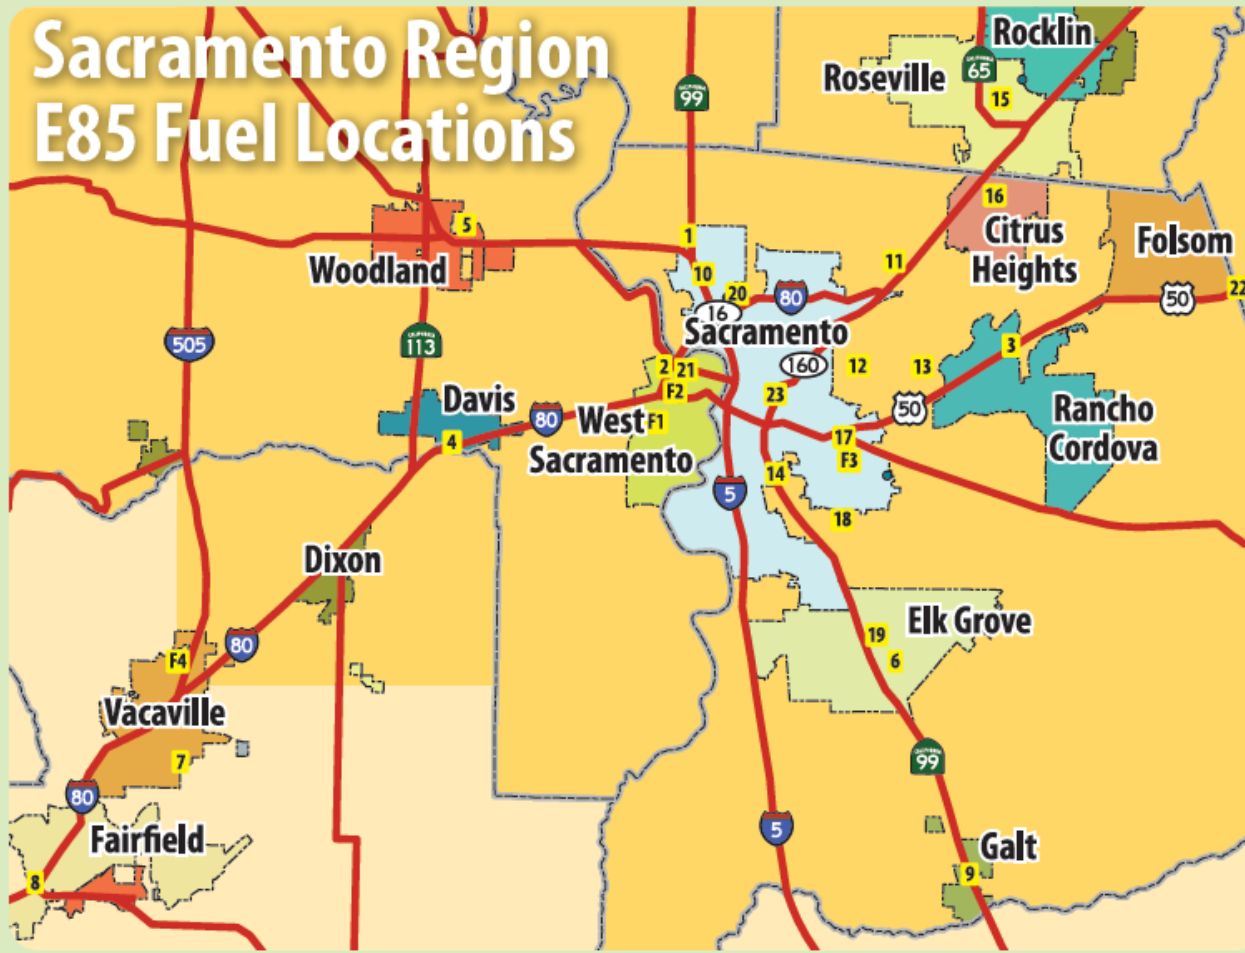

## Ethanol Fueling Station Locations

Find ethanol (E85) fueling stations near an address or ZIP code or along a route in the United States. For more alternative fueling stations, use the [Alternative Fueling Station Locator](#).

**2,347 Flex Finder**  
ethanol stations in the United States  
By Growth Energy  
Open iTunes to buy and download

Location details are subject to change. Please call the stations to verify location, hours, and access.

## Sacramento Region E85 Fuel Locations

- 1 **Arco** 6100 Airport Boulevard, Sacramento
  - 2 **Phillips 76** 705 Harbor Point Place, West Sacramento
  - 3 **Shell** 2401 Sunrise Boulevard, Rancho Cordova
  - 4 **Chevron** 1601 Research Park Drive, Davis
  - 5 **Arco** 450 County Road 102, Woodland
  - 6 **Complete Performance** 8999 Elk Grove Boulevard, Elk Grove
  - 7 **Arco** 2500 Nut Tree Road, Vacaville
  - 8 **Valero** 1009 Oliver Road, Fairfield
  - 9 **Arco** 702 North Lincoln Way, Galt
- 
- 10 **Scotties Hand Car Wash & Gas Station** 4461 East Commerce Way, Sacramento
- 
- F1 **Interstate Oil Company** 3870 Channel Drive, West Sacramento
  - F2 **Interstate Oil Company** 3022 Evergreen Avenue, West Sacramento
  - F3 **Interstate Oil Company** 8221 Alpine Avenue, Sacramento
  - F4 **Interstate Oil Company** 917 Cotting Lane, Vacaville
- 
- 11\* **Valero** 4250 Madison Avenue, North Highlands
  - 12\* **Valero** 2600 Arden Way, Sacramento
- 
- 13 **Phillips 76** 5103 Fair Oaks Boulevard, Carmichael
  - 14 **Shell** 5551 Martin Luther King Jr Boulevard, Sacramento
- 
- 15 **Phillips 76** 6700 Five Star Boulevard, Rocklin
  - 16 **Shell** 7741 Auburn Boulevard, Citrus Heights
  - 17 **Shell** 8090 Folsom Boulevard, Sacramento
  - 18 **Shell** 8062 Florin Road, Sacramento
  - 19 **Shell** 9190 East Stockton Boulevard, Elk Grove
- 
- 20 **Shell** 3721 Truxel Road, Sacramento
  - 21 **Shell** 800 Ikea Court, West Sacramento
  - 22 **Shell** 1021 Saratoga Way, El Dorado Hills
  - 23 **Shell** 730 29th Street, Sacramento