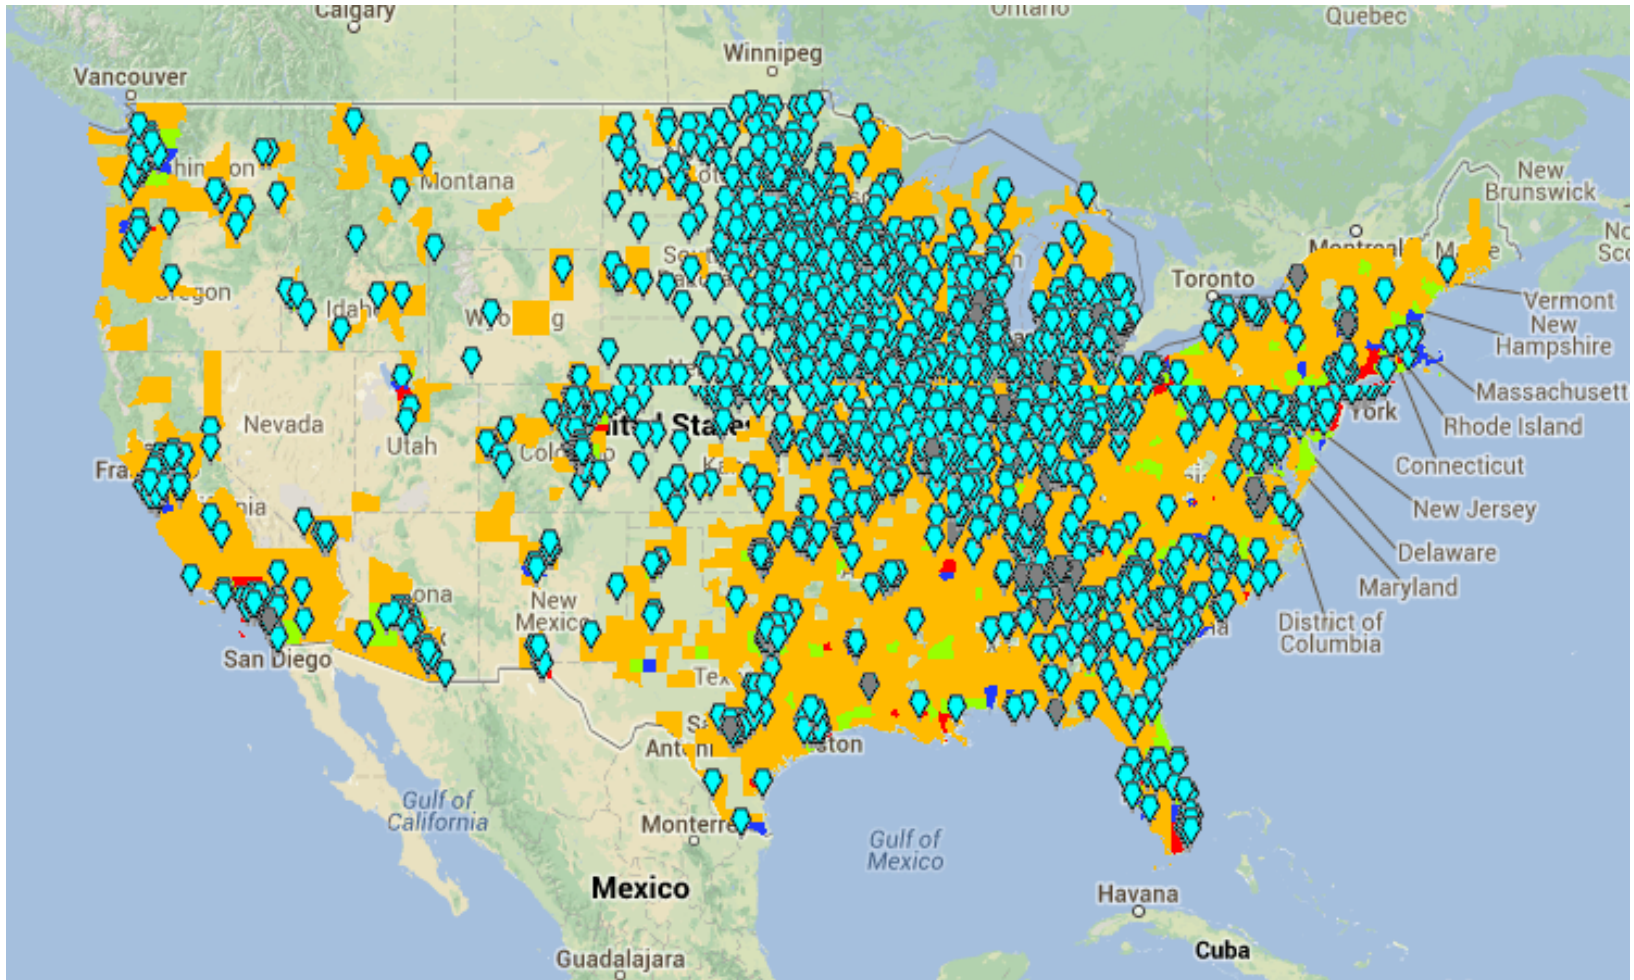

## Ethanol Fueling Station Locations

Find ethanol (E85) fueling stations near an address or ZIP code or along a route in the United States. For more alternative fueling stations, use the [Alternative Fueling Station Locator](#).

The screenshot displays the 'Find Stations' interface. At the top, there are two tabs: 'Find Stations' (active) and 'Plan a Route'. Below the tabs, a search bar contains the text 'california' with a clear button (X) and a green 'Go' button. A dropdown menu shows 'Ethanol (E85)' with a downward arrow. Below the search bar is a link for 'more search options'. The main content area shows '65 ethanol stations in California' and 'Excluding private stations'. A link for 'Download spreadsheet of matching stations' is present. At the bottom, there is a disclaimer: 'Location details are subject to change. We recommend calling the stations to verify location, hours of operation, and access.' and a button for 'ABOUT THE DATA'. On the right, a map of California and Nevada shows 65 yellow diamond markers representing ethanol stations. The map includes zoom controls (+/-) and buttons for 'Embed' and 'Add a Station'. The map is powered by Google CARTODB and includes a copyright notice: 'Map data ©2013 Google, INEGI - Terms of Use'.

# Where are the FFV's?

Figure 4: Location of Public Fueling Stations That Offered E85 in 2007 and Number of Privately Owned FFVs by State In 2006

Sources: DOE's Alternative Fuels Data Center and Alliance of Automobile Manufacturers data.

# Where are the FFV's?