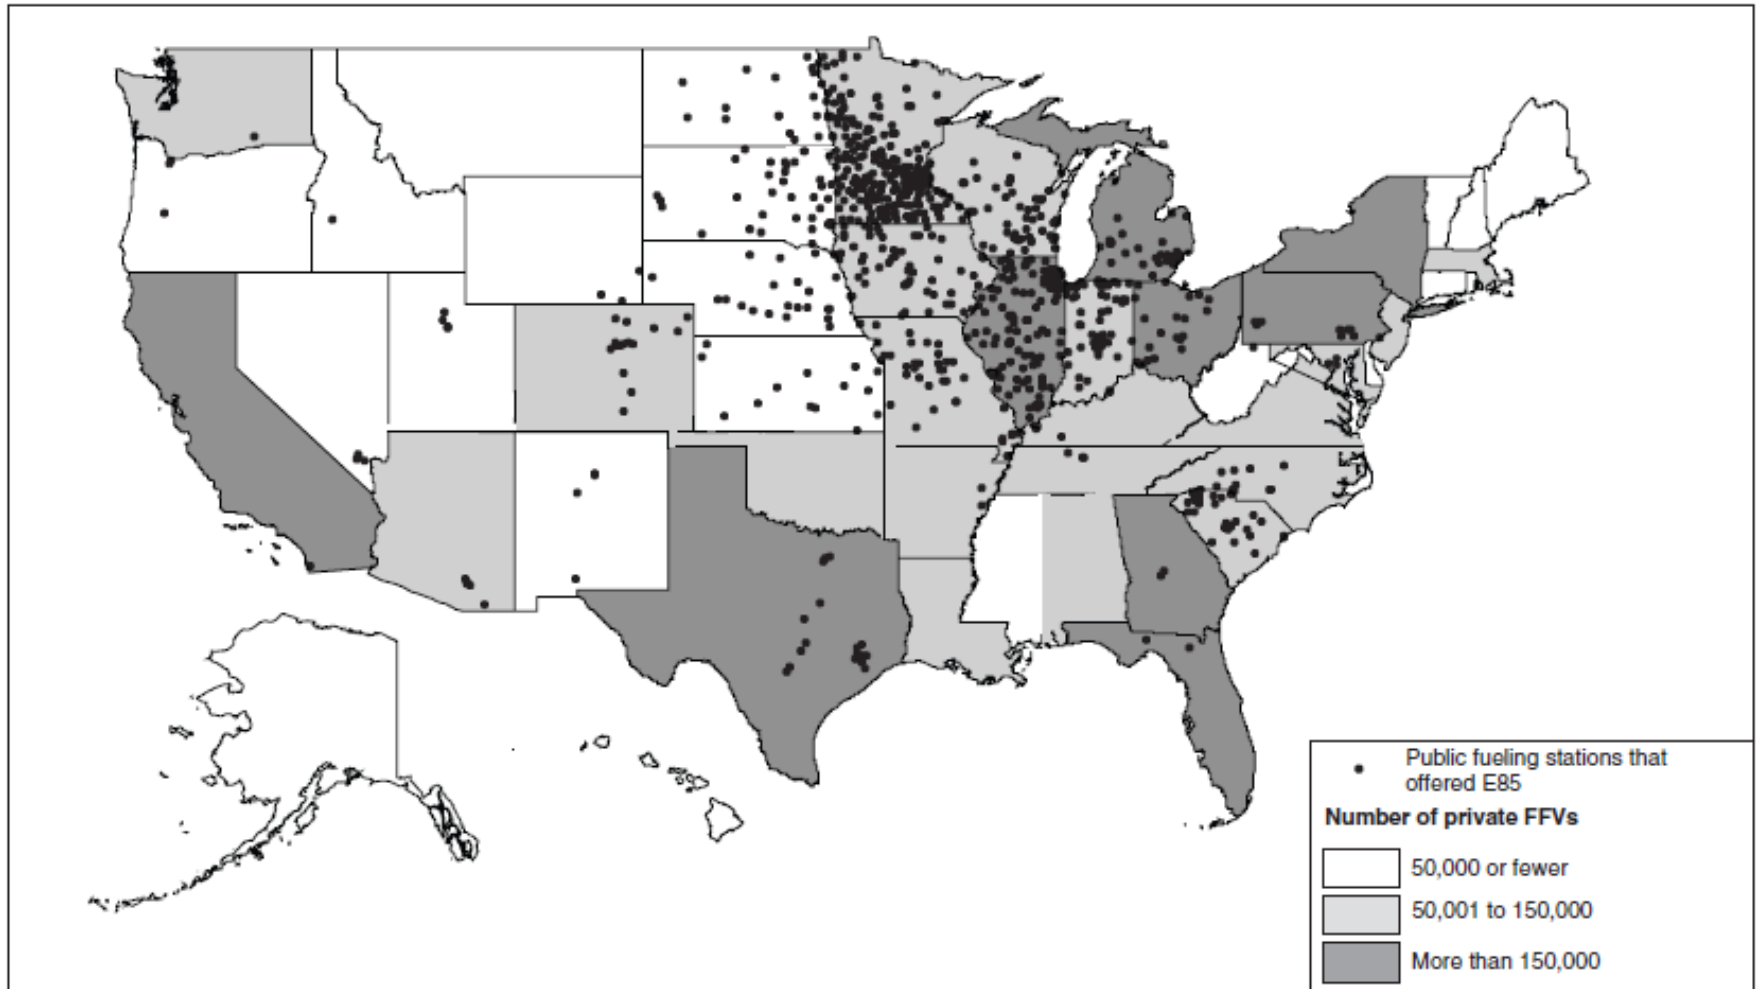

## E85 fuel availability in California, circa 2006

**One E85 station in all of CA (Pearson Fuels)**

## Ethanol Fueling Station Locations

Find ethanol (E85) fueling stations near an address or ZIP code or along a route in the United States. For more alternative fueling stations, use the [Alternative Fueling Station Locator](#).

The screenshot displays the 'Find Stations' interface. At the top, there are two tabs: 'Find Stations' (active) and 'Plan a Route'. Below the tabs, a search bar contains the text 'california' with a clear button (X) and a green 'Go' button. A dropdown menu shows 'Ethanol (E85)' with a downward arrow. Below the search bar is a link for 'more search options'. The main content area shows '65 ethanol stations in California' and 'Excluding private stations'. A link for 'Download spreadsheet of matching stations' is present. At the bottom, there is a disclaimer: 'Location details are subject to change. We recommend calling the stations to verify location, hours of operation, and access.' and a button for 'ABOUT THE DATA'. On the right, a map of California and Nevada shows 65 yellow diamond markers representing ethanol stations. The map includes zoom controls (+/-) and buttons for 'Embed' and 'Add a Station'. The map is powered by Google CARTODB and includes a copyright notice: 'Map data ©2013 Google, INEGI - Terms of Use'.

# Where are the FFV's?

Figure 4: Location of Public Fueling Stations That Offered E85 in 2007 and Number of Privately Owned FFVs by State In 2006

Sources: DOE's Alternative Fuels Data Center and Alliance of Automobile Manufacturers data.