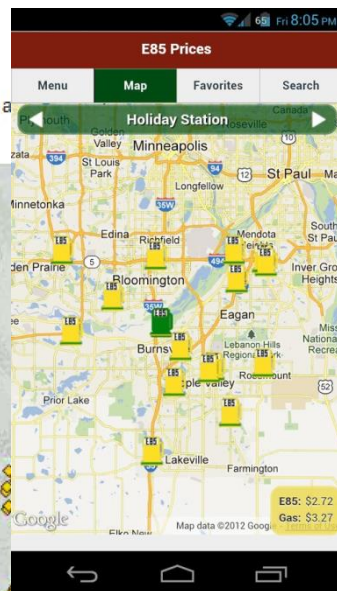

The screenshot displays the 'Find Stations' interface. At the top, there are two tabs: 'Find Stations' (active) and 'Plan a Route'. Below the tabs, a search bar contains the text 'california' with a clear button (X) and a green 'Go' button. A dropdown menu shows 'Ethanol (E85)' with a downward arrow. Below the search bar is a link for 'more search options'. The main content area shows '65 ethanol stations in California' and 'Excluding private stations'. A link for 'Download spreadsheet of matching stations' is present. At the bottom, there is a disclaimer: 'Location details are subject to change. We recommend calling the stations to verify location, hours of operation, and access.' and a button for 'ABOUT THE DATA'. On the right, a map of California and Nevada shows 65 yellow diamond markers representing ethanol stations. The map includes zoom controls (+/-) and buttons for 'Embed' and 'Add a Station'. The map is powered by Google CARTODB and includes a copyright notice: 'Map data ©2013 Google, INEGI - Terms of Use'.

# LOCATE STATIONS

## Station Locations

Find the stations near an address or ZIP code or along a route. For alternative fueling stations, use the [locator](#).

[more search options](#)

For alternative fueling stations, use the [locator](#).

**2,347 Flex Finder**  
ethanol stations in the United States  
By Growth Energy  
Open iTunes to buy and download

Location details are subject to change. Please call the stations to verify location, hours, and access.